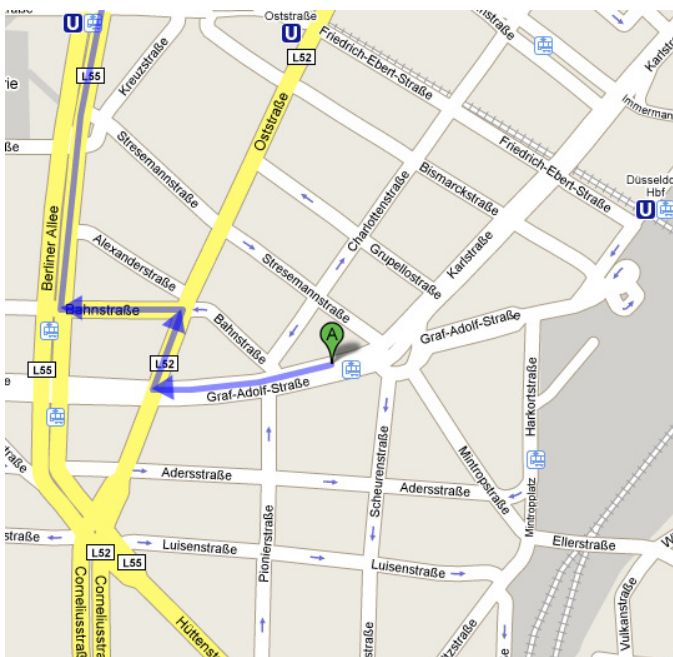

# InterCityHotel Dusseldorf

**InterCityHotel**  
DÜSSELDORF

The InterCityHotel Dusseldorf is located directly next to the main railway station.

Just a 10 minutes walk away from the sophisticated mile, the Königsstraße.

## Distances:

City train station: in front of the hotel

Taxi stand: in front of the hotel

Main station: at the hotel

Motorway A 52: 2 km

Airport Dusseldorf: 10 km

Exhibition ground Dusseldorf: 10 km