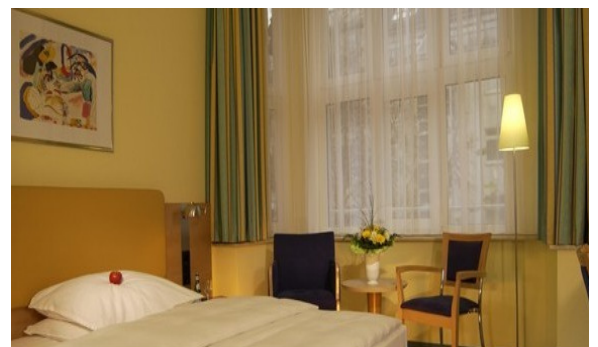

# InterCityHotel Dusseldorf

**InterCityHotel**  
DÜSSELDORF

The InterCityHotel Dusseldorf is located directly next to the main railway station.

Just a 10 minutes walk away from the sophisticated mile, the Königsstraße.

146 rooms are available at the InterCityHotel Dusseldorf.

All rooms are modern and comfortable appointed with a minibar, ISDN- telephone and a W- LAN internet connection.